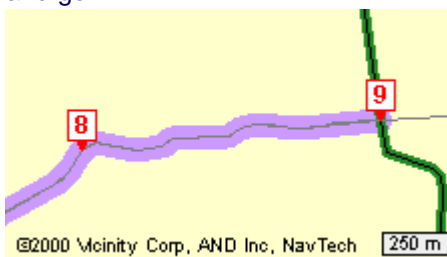

Driving Directions

From: MARTELANGE To: REDANGE

These driving directions are provided only as a rough guideline. Please be sure to call ahead to verify the location and directions.

Step 1

Begin at **MARTELANGE** on **Rue Grand** and go about 100 m

Continue on **Rue De Bastogne** and go 1.3 km

Time 11 Minutes
Distance 10.6 Kilometres

Step 7

Turn left on **Rue De Grendel** and go 1.3 km

Time 12 Minutes
Distance 11.9 Kilometres

Step 8

Turn right on **Rue De Redange** and go 1.1 km