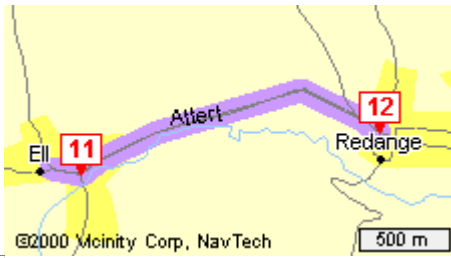

Driving Directions

From: MARTELANGE To: REDANGE

These driving directions are provided only as a rough guideline. Please be sure to call ahead to verify the location and directions.

Step 1

Begin at **MARTELANGE** on **Rue Grand** and go about 100 m

Time 14 Minutes
Distance 13.0 Kilometres

Step 9

Continue on **CR302** and go 3.1 km

Time 17 Minutes
Distance 16.1 Kilometres

Step 10

Turn right on **CR301,Rue Principale** and go about 200 m

Time 18 Minutes
Distance 16.2 Kilometres

Step 11

Turn left on **N22** and go 1.8 km

Step 12

Turn left on **Grand-Rue** and go less than 100 m

<u>Time</u>	<u>Distance</u>
20 Minutes	18.1 Kilometres

<u>Time</u>	<u>Distance</u>
20 Minutes	18.1 Kilometres

Step 13

Turn right on **CR106,N22,Rue De Hostert** and go about 100 m to Redange-s-Attert 8506

<u>Time</u>	<u>Distance</u>
21 Minutes	18.2 Kilometres

These driving instructions are provided only as a rough guideline.
Please be sure to call ahead to verify the location and directions.