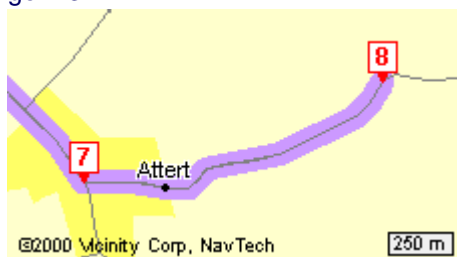

Driving Directions

From: MARTELANGE To: REDANGE

These driving directions are provided only as a rough guideline. Please be sure to call ahead to verify the location and directions.

Step 1

Begin at **MARTELANGE** on **Rue Grand** and go about 100 m

Continue on **Rue De L'église** and go 1.3 km

Time 0 Minutes
Distance 0.3 Kilometres

Time 2 Minutes
Distance 1.6 Kilometres

Step 5

Turn right on **N4** and go 7.7 km

Time 9 Minutes
Distance 9.3 Kilometres

Step 6

Continue on **Rue De Bastogne** and go 1.3 km

Time 11 Minutes
Distance 10.6 Kilometres

Step 7

Turn left on **Rue De Grendel** and go 1.3 km

Time 12 Minutes
Distance 11.9 Kilometres

Step 8

Turn right on **Rue De Redange** and go 1.1 km

Step 13

Turn right on **CR106,N22,Rue De Hostert** and go about 100 m to Redange-s-Attert 8506

<u>Time</u>	<u>Distance</u>
21 Minutes	18.2 Kilometres

These driving instructions are provided only as a rough guideline.
Please be sure to call ahead to verify the location and directions.