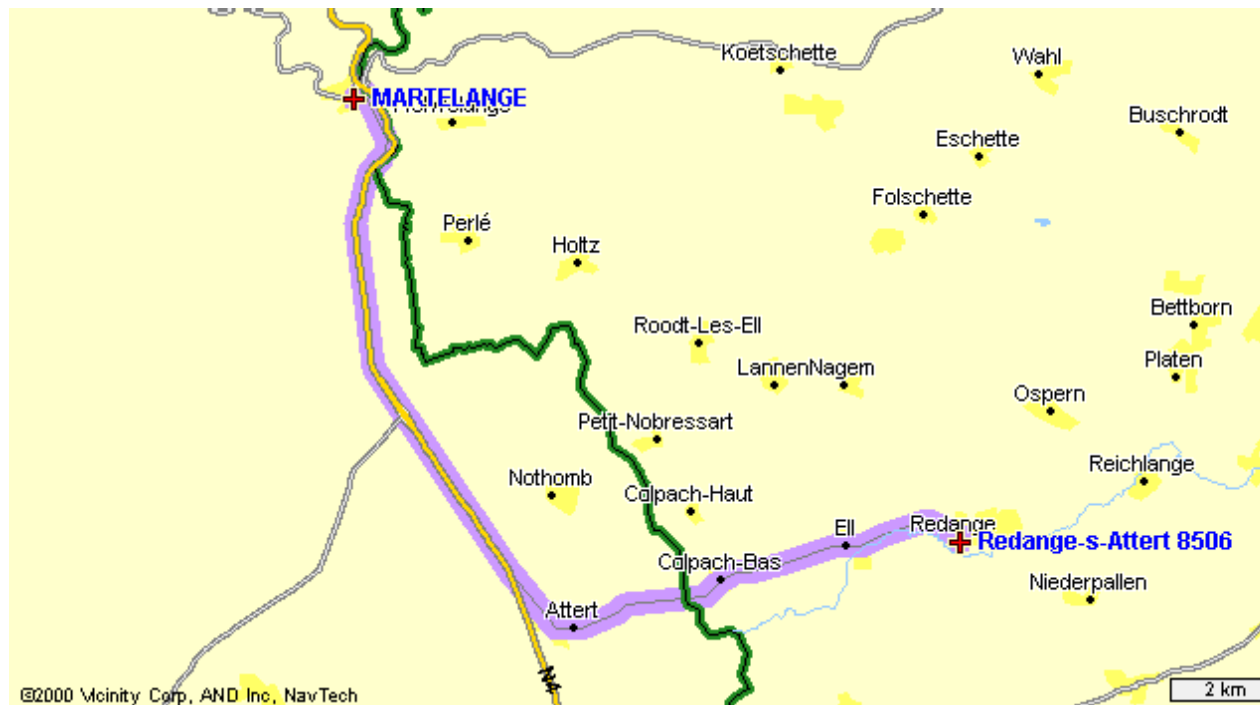

Got your .TV domain yet?

Plan Your Journey - Print Out

Now click on "Print" on your browser toolbar above <http://www.ShellGeoStar.com>

Bar

Your estimated journey time is **0 hour 21 Minutes** for **18 Kilometres**.

Driving Directions

From: MARTELANGE To: REDANGE

These driving directions are provided only as a rough guideline. Please be sure to call ahead to verify the location and directions.