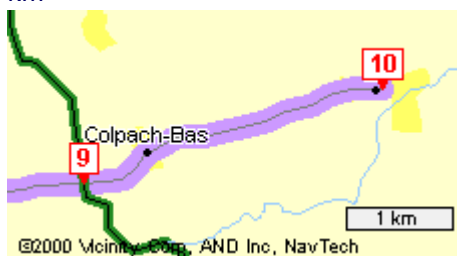

Step 9

Continue on **CR302** and go 3.1 km

Time 17 Minutes
Distance 16.1 Kilometres